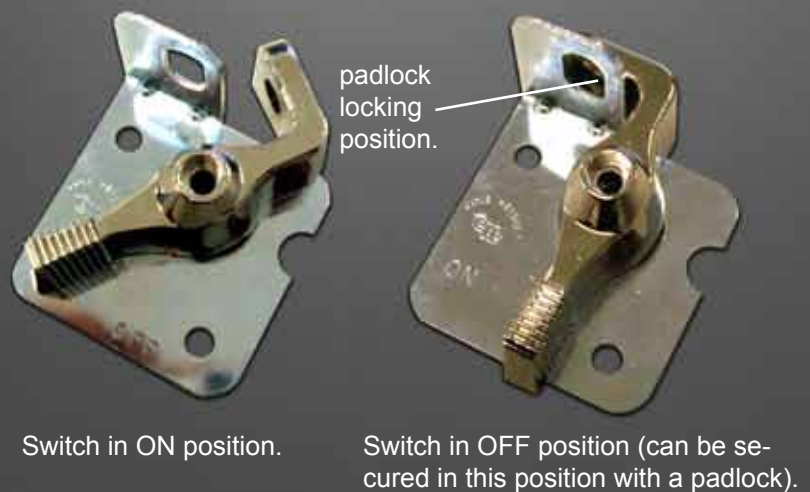

# LOCKOUT LEVER KIT

The AusProTec™ Lockout Lever kit is designed to allow machine operators to lock their vehicle's power supply in the OFF position using a padlock device.

The lockout lever kit is commonly used to prevent unnecessary accidents whilst a machine is being serviced. Accidental starting may cause personal injury or property damage. The lockout lever kit also acts as an anti-theft device preventing the machine's engine from being started whilst locked in the OFF position. A simple, yet effective device in maintaining equipment safety and security.

The lockout lever kit suits the AusProTec™ Isolator switch, Part No. 1700. A pre-assembled kit containing both the lockout lever kit and isolator switch is also available, Part No. 0041.

The lockout lever kit is recommended for use with padlocks with a 7mm diameter shackle.

|                |  |
|----------------|--|
| Part No. 9617  | Lockout lever kit to suit Part No. 1700        |
| Part No. 3083  | Start isolator label                           |
| Part No. 3084  | Battery isolator label                         |
| Part No. 10358 | Lockout lever kit red to suit 1700             |
| Part No. 10357 | Lockout lever kit yellow to suit 1700          |
| Part No. 1103  | Lockout bracket red to suit 1700 heavy duty    |
| Part No. 3794  | Lockout bracket yellow to suit 1700 heavy duty |