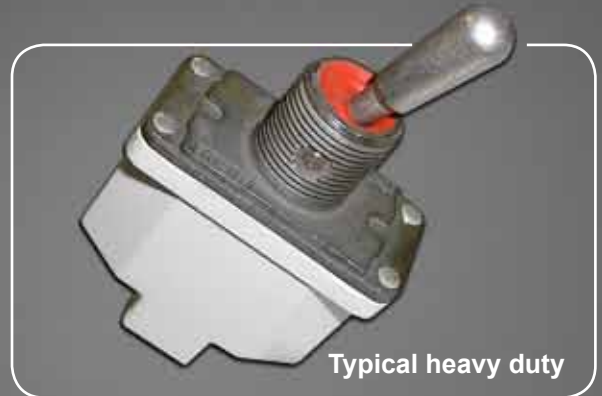

TOGGLE SWITCHES

Remote Control Technologies Pty Ltd (RCT) stock a wide selection of standard and heavy duty toggle switches. Protective covers are also available in a variety of colours. These covers suit most toggle switches with a 15/32" thread.

- Standard & heavy duty
- Environmentally sealed (heavy duty)
- A variety of electrical contact arrangements
- Available in ST, DT and momentary configurations

Covers to suit toggle switches also available

Part No.	Description	Position 1	Position 2	Position 3	No. Terminals	Connection	Duty
0113	Switch toggle DP-ST ON-ON	ON	ON	NONE	6	Blade	Standard
1279	Switch toggle DP-DT ON-OFF-ON	ON	OFF	ON	3	Blade	Standard
1508	Switch toggle SP-ST ON-MOM/OFF	ON	MOM/OFF	NONE	2	Blade	Standard
1642	Switch toggle SP-ST ON-OFF	ON	OFF	NONE	2	Blade	Standard
2057	Switch toggle SP-ST ON-OFF	ON	OFF	NONE	2	Screw	Standard
2058	Switch toggle SP-ST OFF	OFF	MOM/ON	NONE	2	Screw	Standard
4829	Switch toggle DP-DT ON-OFF-ON	ON	OFF	ON	6	Screw	Standard
5436	Switch toggle DP-DT MOM-OFF-MOM	MOM	OFF	MOM	6	Screw	Standard
6171	Switch toggle SP-DT MOM-OFF-MOM	MOM	OFF	MOM	3	Screw	Standard
7553	Switch toggle SP-DT ON-OFF-ON	ON	OFF	ON	3	Screw	Standard
7973	Switch toggle SP-ST ON-ON	ON	ON	NONE	3	Screw	Standard
7978	Switch toggle SP-ST ON-OFF	ON	OFF	NONE	3	Blade	Standard
7979	Switch toggle SP-ST OFF-MOM	OFF	MOM	NONE	2	Blade	Standard
9554	Switch toggle SP-DT ON-OFF-ON	ON	OFF	ON	3	Blade	Standard
1556	Switch toggle DP-ST ON-ON H/D	ON	ON	NONE	6	Screw	Heavy
2257	Switch toggle SP-DT ON-ON H/D	ON	ON	NONE	3	Screw	Heavy
5823	Switch toggle SP-ST ON-OFF H/D	ON	OFF	NONE	2	Screw	Heavy
0415	Switch toggle DP-ST ON-OFF H/D	ON	OFF	NONE	4	Screw	Heavy
0007	Switch toggle DP-DT OFF-ON-MOM	OFF	ON	MOM	4	Screw	Heavy
1520	Switch toggle SP-ST OFF-MOM H/D	OFF	MOM	NONE	2	Screw	Heavy
0371	Switch toggle DP-DT OFF-ON-ON	OFF	ON	ON	6	Screw	Heavy
2258	Switch toggle SPDT MOM-OFF-MOM	MOM	OFF	MOM	3	Screw	Heavy