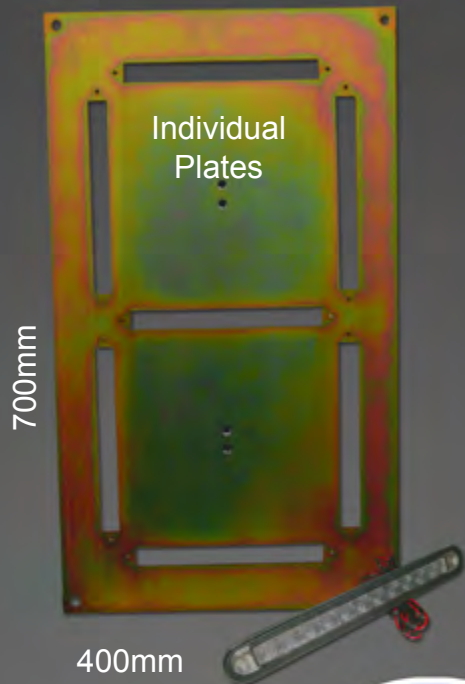

The **PowerLight™** LED Fleet Numbers have been developed for situations where it is difficult to identify machines from a distance, each plate is 700mm tall and 400mm wide. This means that even from long range these numbers are clearly visible day or night, making for fast machine identification. Number kits can be configured to make complete fleet numbers.

Number kits (0-9) are supplied with a single plate, the correct quantity of red 24V LED strip lamps, electrical terminals, mounting bolts for both the plate itself and the LED strip lamps.

FEATURES & BENEFITS

- Low maintenance
- Long life
- Improves safety
- Increases visibility
- Expandable fleet numbers
- Easy to assemble
- Low current draw

| | | | |
|---------------|------------------------------------|---------------|--------------------------------------|
| Part No. 2470 | LED FLEET NUMBER KIT 0 FLEET PLATE | Part No. 2478 | LED FLEET NUMBER KIT 8 FLEET PLATE |
| Part No. 2471 | LED FLEET NUMBER KIT 1 FLEET PLATE | Part No. 2479 | LED FLEET NUMBER KIT 9 FLEET PLATE |
| Part No. 2472 | LED FLEET NUMBER KIT 2 FLEET PLATE | Part No. 2468 | MOUNTING RAIL SET (X 2) FLEET PLATE |
| Part No. 2473 | LED FLEET NUMBER KIT 3 FLEET PLATE | Part No. 8129 | INSULATED TERMINAL SET |
| Part No. 2474 | LED FLEET NUMBER KIT 4 FLEET PLATE | Part No. 3646 | BLANKING PLATE TO SUIT 2481 |
| Part No. 2475 | LED FLEET NUMBER KIT 5 FLEET PLATE | Part No. 2448 | LED STRIP LAMP RED 24VDC FLEET PLATE |
| Part No. 2476 | LED FLEET NUMBER KIT 6 FLEET PLATE | Part No. 2481 | PLATE SINGLE DIGIT FLEET PLATE |
| Part No. 2477 | LED FLEET NUMBER KIT 7 FLEET PLATE | | |